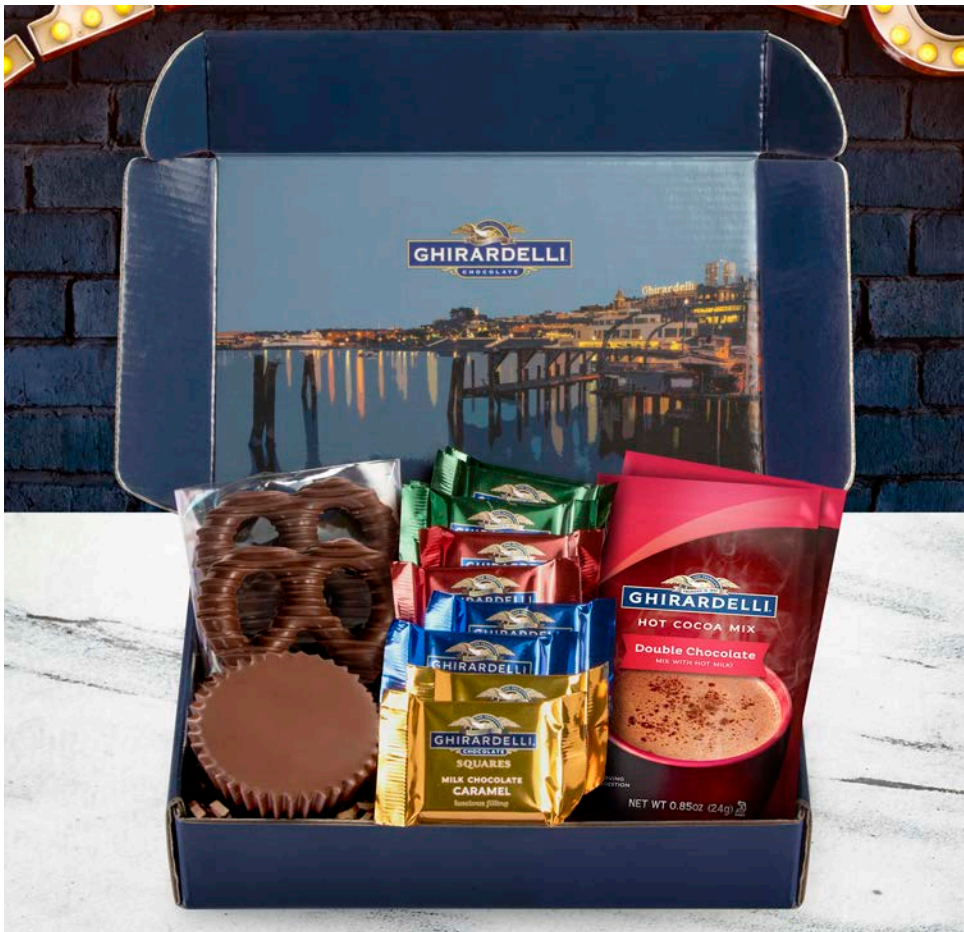

**Ghirardelli® Gifting
4 Box Tower**
GHT2001...\$49.95

Friends and family are sure to enjoy the delicious Ghirardelli treats that fill each level of this gift! Top to bottom, this luxurious gift tower combines all Ghirardelli favorites, including full-size dark chocolate bars and an assortment of individually wrapped squares, along with our signature "Made with Ghirardelli" dark chocolate-drizzled caramel corn and dark chocolate-covered graham crackers. Packed in four keepsake quality tower boxes, tied with Ghirardelli logo ribbon.

**Ghirardelli® Tasting
Sampler Tower**
GHT1001...\$29.95

This lovely tower sends the best of Ghirardelli to those on your list. An assortment of best selling Ghirardelli bars, cocoa mix, and our "Made with Ghirardelli" milk chocolate covered pretzels. Packed in three keepsake quality tower boxes.

Say it with RIBBON!

Available with Occasion Ribbon.

Visit agiftinside.com for our complete selection!

Ghirardelli

SEND A
THEMED GIFT BOX

**Ghirardelli® Grand
Party Gift Box**
GHB2001...\$52.95

It's time for a party! We served up Ghirardelli's best for a crowd in these giant box with plenty to share. An assortment of full-size chocolate bars, tasting squares, and two of our house-made "Made with Ghirardelli" treats: chocolate covered pretzels and graham crackers. Pump up the fun with a generously sized bag of dark melting wafers, so your favorite treats can be dunked in delicious in chocolatey goodness!

**Ghirardelli®
Celebration Gift Box**
GHB1001...\$39.95

Send a Ghirardelli themed gift box to a family or an office! An assortment of best selling Ghirardelli chocolate bars, tasting squares, and "Made with Ghirardelli" chocolate covered pretzels and graham crackers - packed in a Ghirardelli themed gift box that impress any crowd.